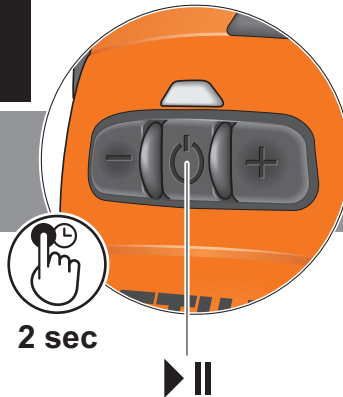

|

6 sec

PIN 0000

2 sec

-

+

2 sec

2 sec ... 4 sec

max. 10 m (33 ft.)

15 min

0000-GXX-6028-A0